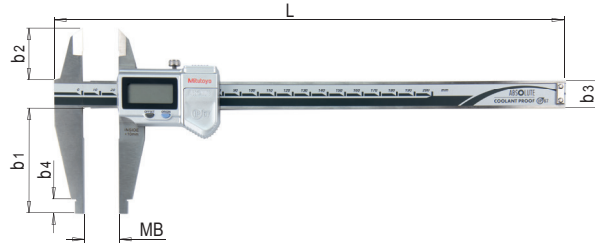

DATA

0.01

Mitutoyo

PRODUCT DESCRIPTION

- » With Mitutoyo Absolute Measuring System
- » With rounded measuring tips, ideal for internal measurement
- » Battery life: approx. 15,000 hours
- » Ideal for use in machining situations that include splashing coolant fluid

INCLUDED IN THE DELIVERY

- » A battery (SR44) and a plastic case

L	b1	b2	b3	b4	Tol.	Wt.	MB ¹⁾	No.	EUR
290	60	30	16	8	+/-0,03	196 g	0-200	MSD 22302/200	<>
403	90	40	20	10	+/-0,04	420 g	0-300	MSD 22302/300	<>

1) MB: measuring range

i Pre-calibrated on request