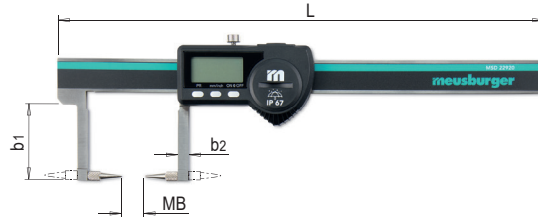

PRODUCT DESCRIPTION

- » Universal usable for inner and outer measurements
- » Measuring inserts (MUZ 4005)
- » IP65/67: protected against ingress of water and dust
- » Rapid switching from mm to inches and vice versa, in any position

INCLUDED IN THE DELIVERY

- » Measuring insert pairs, a battery (CR2032) and a wooden case

Version	IP	L	b1	b2	Tol.	Wt.	MB ¹⁾	No.	#CU#
1	67	235	40	5	+/-0,03	148 g	0-150	MSD 22920/150	XX,YY
2	65	235	90	12	+/-0,03	442 g	0-300	MSD 22920/300	XX,YY