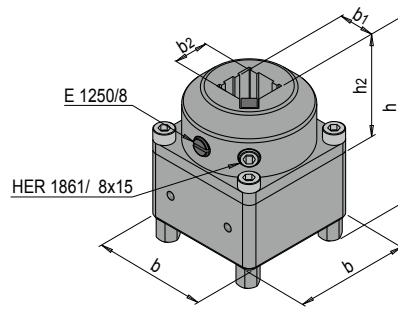

PRODUCT DESCRIPTION

- » Original reference elements
- » Compatible with ITS-50

MATERIAL

- » 1.2083, hardened

| b | h | h2 | b1 | b2 | No. | EUR |
|------|----|----|----|----|-------------|-----|
| 52.5 | 69 | 29 | 15 | 15 | HER 1112/15 | <> |
| 52.5 | 75 | 35 | 25 | 25 | HER 1112/25 | <> |