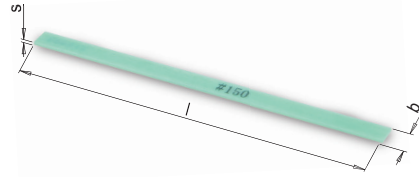

### PRODUCT DESCRIPTION

- » Especially for small and very small surfaces, crosspieces and complex contours
- » For hardened and unhardened tool steels
- » Ideal for removing EDM scale
- » High resistance to fractures

Set contents	Colour	s	b	l	Grit	No.	EUR
Test set: Ceramic fibre stones V 74624	<span style="color: green;">●</span> <span style="color: purple;">●</span> <span style="color: blue;">●</span> green, violet, blue	1	4	100	150, 400, 800	V 74624/Set-3	<>
	<span style="color: green;">●</span> <span style="color: pink;">●</span> <span style="color: purple;">●</span> <span style="color: orange;">●</span> <span style="color: blue;">●</span> <span style="color: white;">○</span> green, pink, violet, orange, blue, white	1	4	100	150, 200, 400, 600, 800, 1000	V 74624/Set-6	<>

## CERAMIC FIBRE STONE, CRISTONE, FLAT